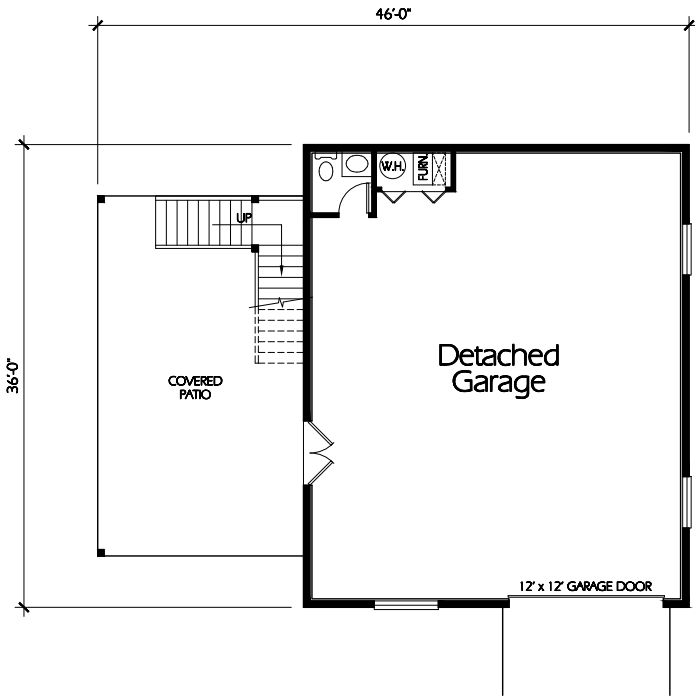

Garage 46'x36'

Main Level

Upper Level
1031 Sq. Feet

Garage 46'x36'
Version A

Hearthstone
Home Design

94 North 100 West - Bountiful, Utah 84010

Phone: (801) 298-2505

www.hearthstonedesign.com