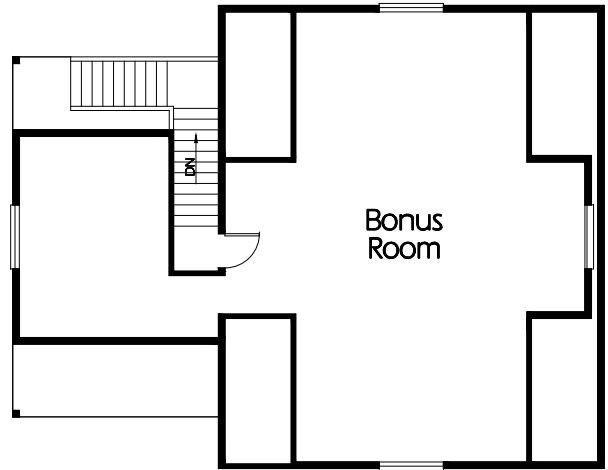

Garage 46'x36'

Main Level

Upper Level
1031 Sq. Feet

Garage 46'x36'
Version A

Hearthstone
Home Design

94 North 100 West - Bountiful, Utah 84010

Phone: (801) 298-2505

www.hearthstonedesign.com